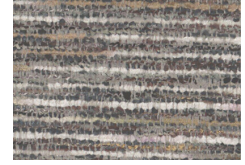

Mantilla Range Fabrics

High Quality

76% PL, 21% VI, 3% CO M

Martindale 40,000 Rubs

100,000 Wyzenbeek Double Rubs

Mantilla Horizon

Mantilla Niagra

Mantilla Fungi

Mantilla Stellar

Mantilla Cement

Mantilla Pavement

Mantilla Marble

Mantilla Mist

Mantilla Haze

Mantilla Antique

Mantilla Feather

Mantilla Autumn

Mantilla Ribbon

Mantilla Canyon

Mantilla Mars

Mantilla Mineral

NOTE: PATTERNS ARE NOT TO SCALE

Colours pictured are as close to specification as the printing process/your screen will allow.